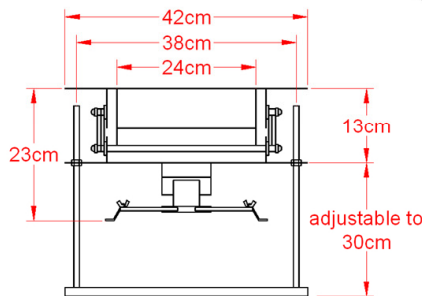

Description.

Model: LDUP 30

Capacity, Easy Operation, Technology, Service...

The LDUP30 presents variety in operation, and capacity to adapting to your different necessities.

Specifications.

Front View.

Side View.

Top View.

LDUP 30

LDUP 30

Loading capacity: 8Kg.
Maximun travel distance: 30cm.

universal support

manual controller

Technical support: contact@hangfort.com