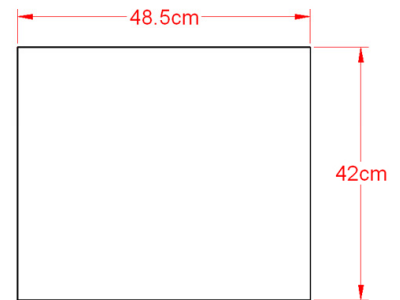

Description.

Model: LDUP 30

Capacity, Easy Operation, Technology, Service...

The LDUP30 presents variety in operation, and capacity to adapting to your different necessities.

Specifications.

Front View.

Side View.

Top View.

LDUP 30

LDUP 30

Loading capacity: 8Kg.
Maximun travel distance: 30cm.

universal support

manual controller

Technical support: contact@hangfort.com