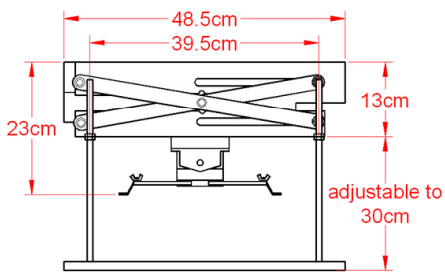

Description.

Model: LDUP 30

Capacity, Easy Operation, Technology, Service...

The LDUP30 presents variety in operation, and capacity to adapting to your different necessities.

Specifications.

Front View.

Side View.

Top View.

LDUP 30

LDUP 30

Loading capacity: 8Kg.
Maximun travel distance: 30cm.

universal support

manual controller

Technical support: contact@hangfort.com