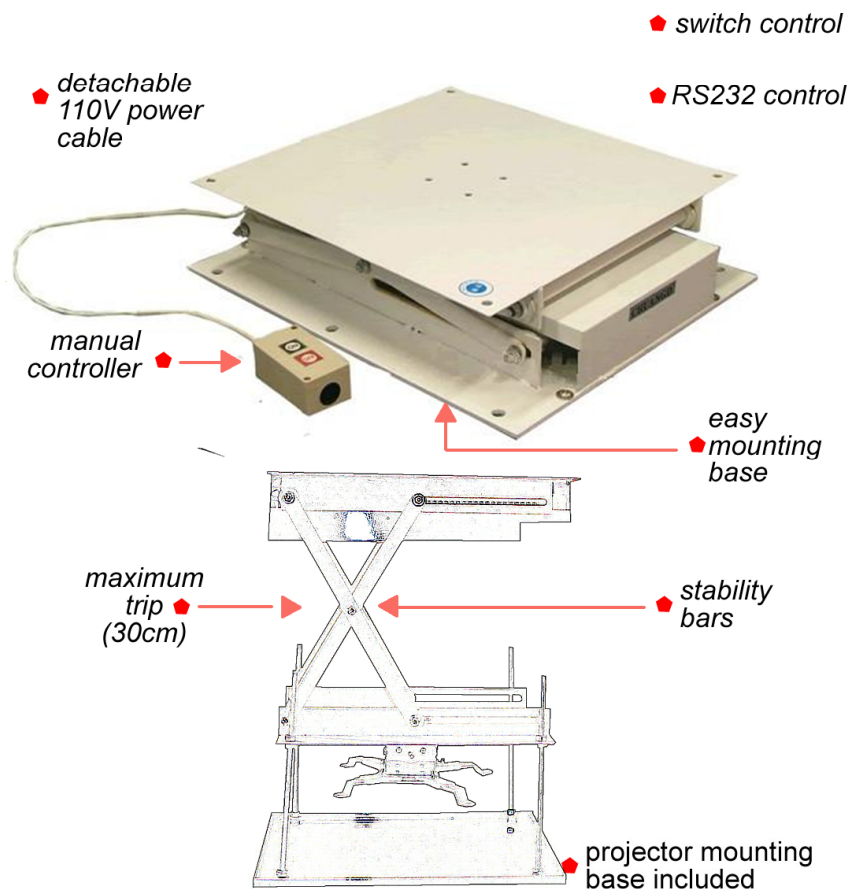

Description.

Model: LDUP 30

Capacity, Easy Operation, Technology, Service...

The LDUP30 presents variety in operation, and capacity to adapting to your different necessities.

Specifications.

Front View.

Side View.

Top View.

LDUP 30

LDUP 30

Loading capacity: 8Kg.
Maximun travel distance: 30cm.

universal support

manual controller

Technical support: contact@hangfort.com