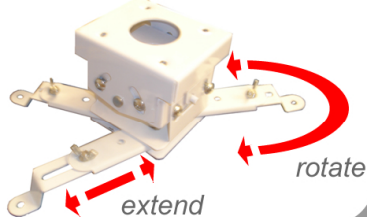

Description.

Model: LDUP 30

Capacity, Easy Operation, Technology, Service...

The LDUP30 presents variety in operation, and capacity to adapting to your different necessities.

Specifications.

Front View.

Side View.

Top View.

LDUP 30

LDUP 30

Loading capacity: 8Kg.
Maximun travel distance: 30cm.

universal support

manual controller

Technical support: contact@hangfort.com